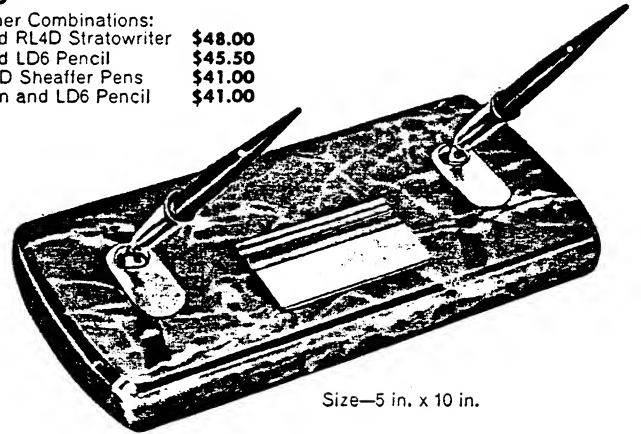

With Other Combinations:  
92SD and RL4D Stratowriter **\$48.00**  
92SD and LD6 Pencil **\$45.50**  
Two 55SD Sheaffer Pens **\$41.00**  
55SD Pen and LD6 Pencil **\$41.00**

Size—5 in. x 10 in.

**4-60J**